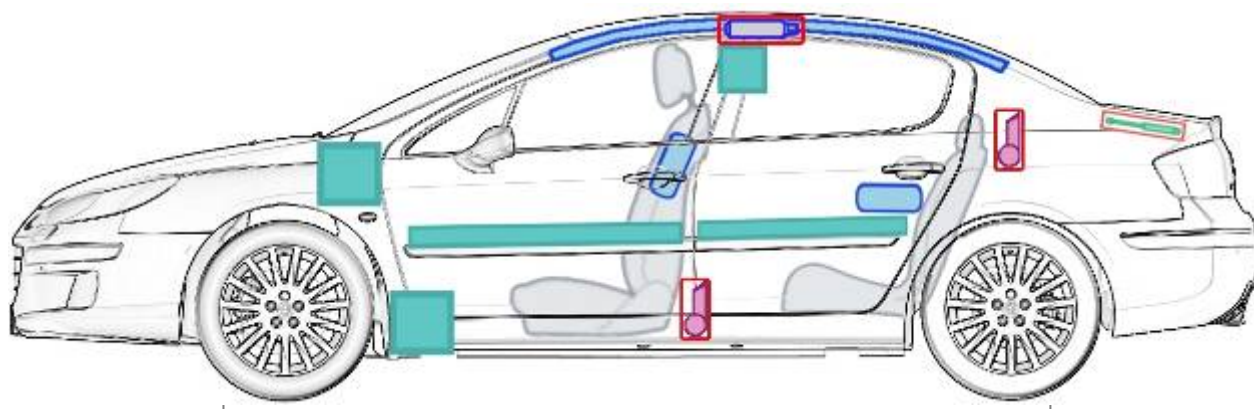

# Peugeot 407 (ab 2004)

Just at V6 HDi: Relais

Just at V6 HDi